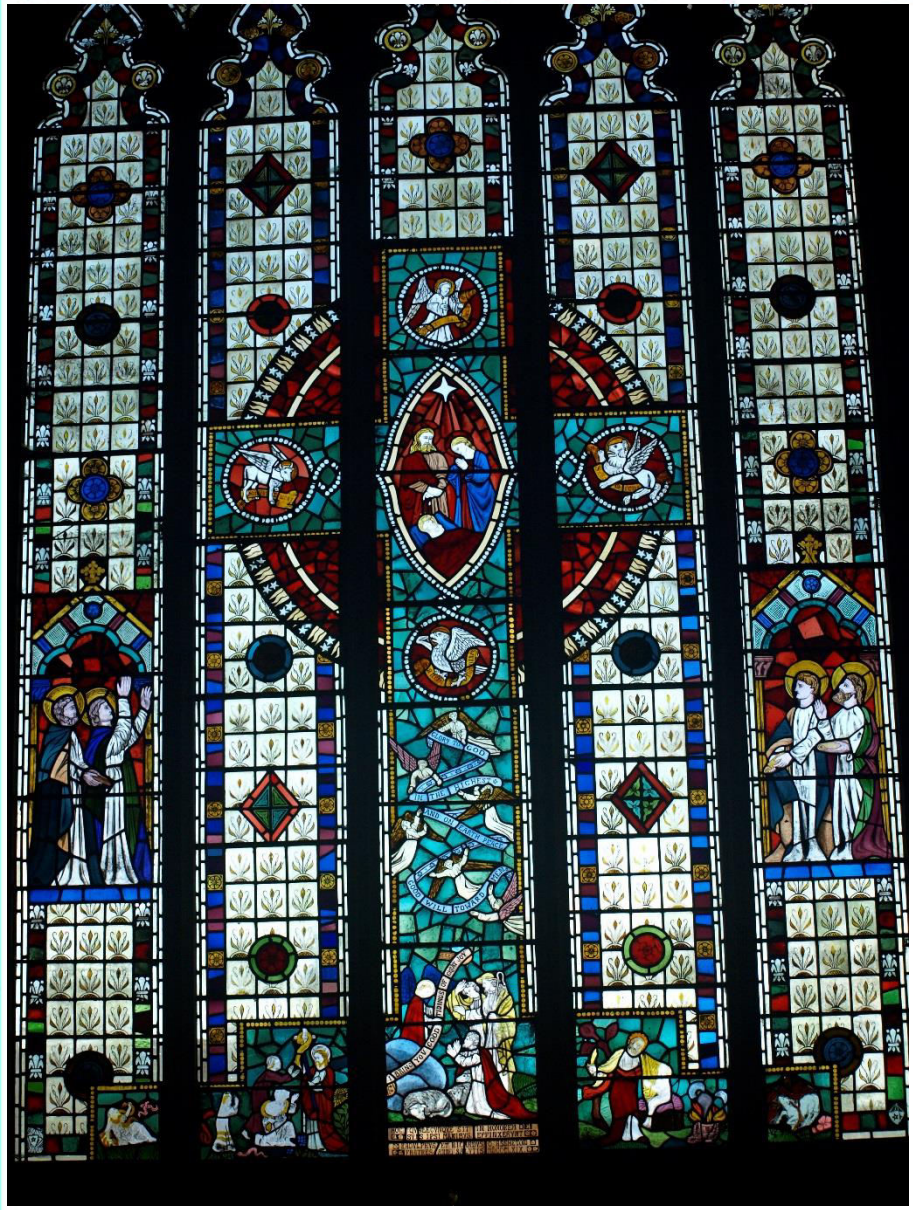

Religious
symbols

What is a symbol?

A symbol is a mark or character used to represent something.

Do you know what each of these symbols represents?

Religious symbols of Islam

The Star and Crescent

This symbol features on the flags of Muslim countries such as Turkey and Pakistan.

Religious symbols of Christianity

The cross is the most common symbol associated with Christianity. It stands for Jesus' death and suffering on the cross during the crucifixion. It also symbolises the resurrection.

The fish is another sign of Christianity. It was originally a secret sign used by early persecuted Christians to show they believed in and followed Jesus.

The dove is a Christian symbol of the Holy Spirit. In the Bible story, a dove returned to Noah with an olive branch and so the dove is seen as a sign of hope.

The candle flame is another symbol as Jesus is known as the light of the world. It is seen as a symbol of hope in dark times. The Paschal or Easter candle is lit in church at Easter time to represent the light of Christ coming into the world.