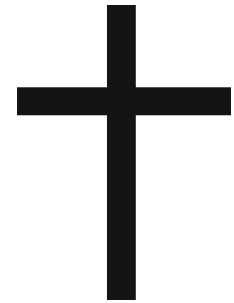

Religious
symbols

What is a symbol?

A symbol is a mark or character used to represent something.

Do you know what each of these symbols represents?

Religious symbols of Islam

The Star and Crescent

This symbol features on the flags of Muslim countries such as Turkey and Pakistan.

The name 'Allah'

This is very important. Certain words in Arabic script are symbols which represent Islam and this is one of them.

The Kabah also known as the Sacred House. This is the most sacred point within the most sacred mosque in the world. It can be found in Mecca in Saudi Arabia.

Religious symbols of Christianity

The cross is the most common symbol associated with Christianity. It stands for Jesus' death and suffering on the cross during the crucifixion. It also symbolises the resurrection.

The fish is another sign of Christianity. It was originally a secret sign used by early persecuted Christians to show they believed in and followed Jesus.

The dove is a Christian symbol of the Holy Spirit. In the Bible story, a dove returned to Noah with an olive branch and so the dove is seen as a sign of hope.